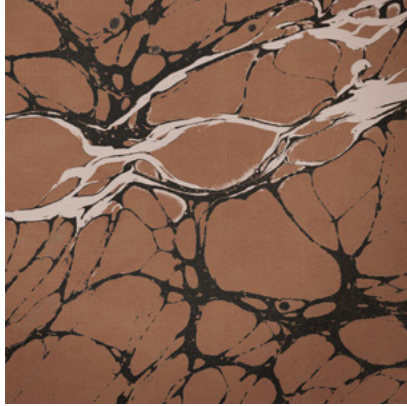

Calico

NIGHT

Tear Sheet

Night is an exploration of the duality of darkness and light.

BRICK

COPPER

ECRU

GLAZE

INDIGO

PERIDOT

ROYAL

SLATE

Night Slate

Suitable for residential and some commercial projects

COLOR
Slate

STOCK
Made to order