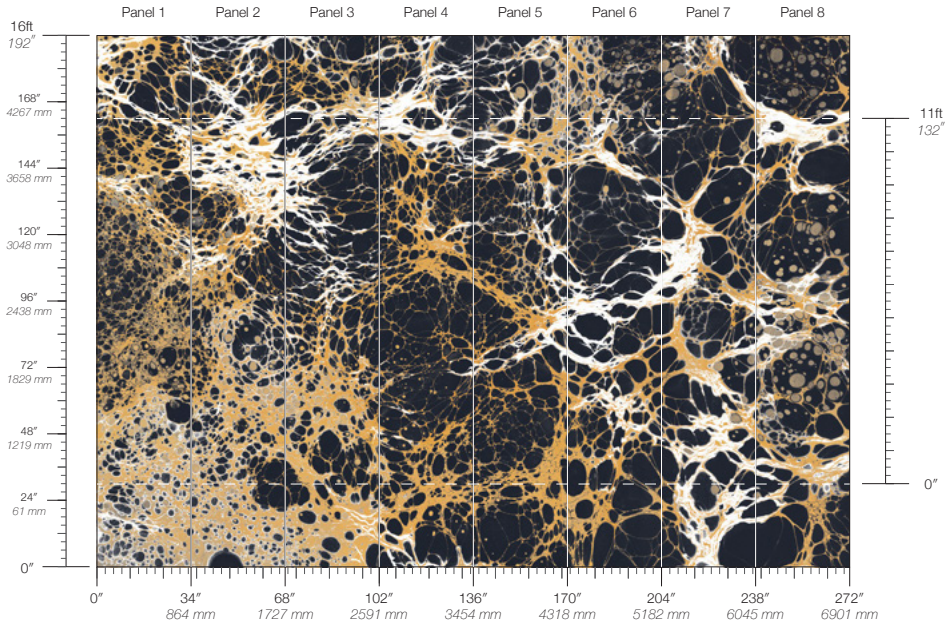

Calico

NIGHT

Tear Sheet

Night is an exploration of the duality of darkness and light.

BRICK

COPPER

ECRU

GLAZE

INDIGO

PERIDOT

ROYAL

SLATE

Night Slate

Suitable for residential and some commercial projects

COLOR
Slate

STOCK
Made to order

REPEAT
Non-repeating

CONTACT
sales@calicowallpaper.com
+1 718 243 1705
57 Lispenard Street
New York, NY 10013 USA

ITEM
1608

MINIMUM
1 panel

LEAD TIME
4 weeks to print

CONTENT
Dutch Metal Leaf

MAINTENANCE
Water-based cleanser

ORIGIN
USA

DISCLAIMER
Panel maps represent mural artwork only. Reference the physical sample for color and texture.

PANEL WIDTH
34" / 864 mm trimmed

FLAMMABILITY
ASTM E84 Adhered Class A

DETAILS
Custom options available