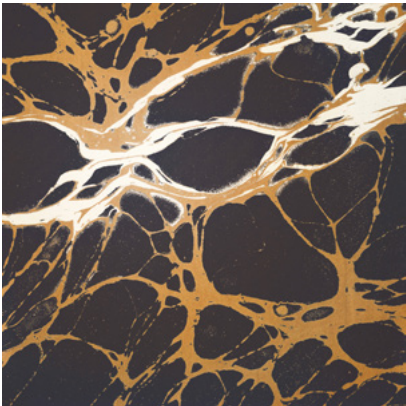

Calico

NIGHT

Tear Sheet

Night is an exploration of the duality of darkness and light.

BRICK

COPPER

ECRU

GLAZE

INDIGO

PERIDOT

ROYAL

SLATE

Night Slate

Suitable for residential and some commercial projects

COLOR
Slate

STOCK
Made to order