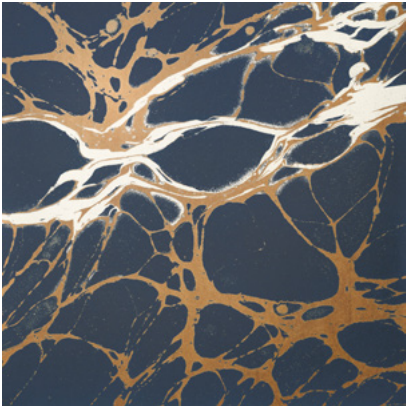

Calico

NIGHT

Tear Sheet

Night is an exploration of the duality of darkness and light.

BRICK

COPPER

ECRU

GLAZE

INDIGO

PERIDOT

ROYAL

SLATE

Night Slate

Suitable for residential and some commercial projects

COLOR
Slate

STOCK
Made to order