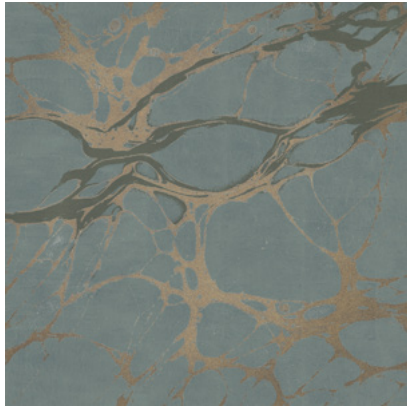

Calico

NIGHT

Tear Sheet

Night is an exploration of the duality of darkness and light.

BRICK

COPPER

ECRU

GLAZE

INDIGO

PERIDOT

ROYAL

SLATE

Night Slate

Suitable for residential and some commercial projects

COLOR
Slate

STOCK
Made to order