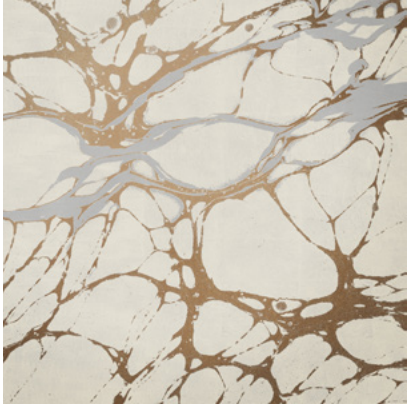

Calico

NIGHT

Tear Sheet

Night is an exploration of the duality of darkness and light.

BRICK

COPPER

ECRU

GLAZE

INDIGO

PERIDOT

ROYAL

SLATE

Night Slate

Suitable for residential and some commercial projects

COLOR
Slate

STOCK
Made to order

ORIGIN
USA

DISCLAIMER
Panel maps represent mural artwork only. Reference the physical sample for color and texture.

PANEL WIDTH
34" / 864 mm trimmed

FLAMMABILITY
ASTM E84 Adhered Class A

DETAILS
Custom options available