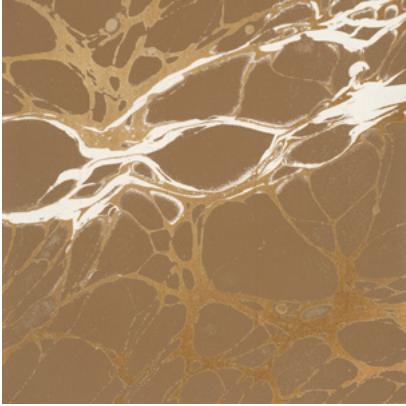

Calico

NIGHT

Tear Sheet

Night is an exploration of the duality of darkness and light.

BRICK

COPPER

ECRU

GLAZE

INDIGO

PERIDOT

ROYAL

SLATE

Night Slate

Suitable for residential and some commercial projects

COLOR
Slate

STOCK
Made to order